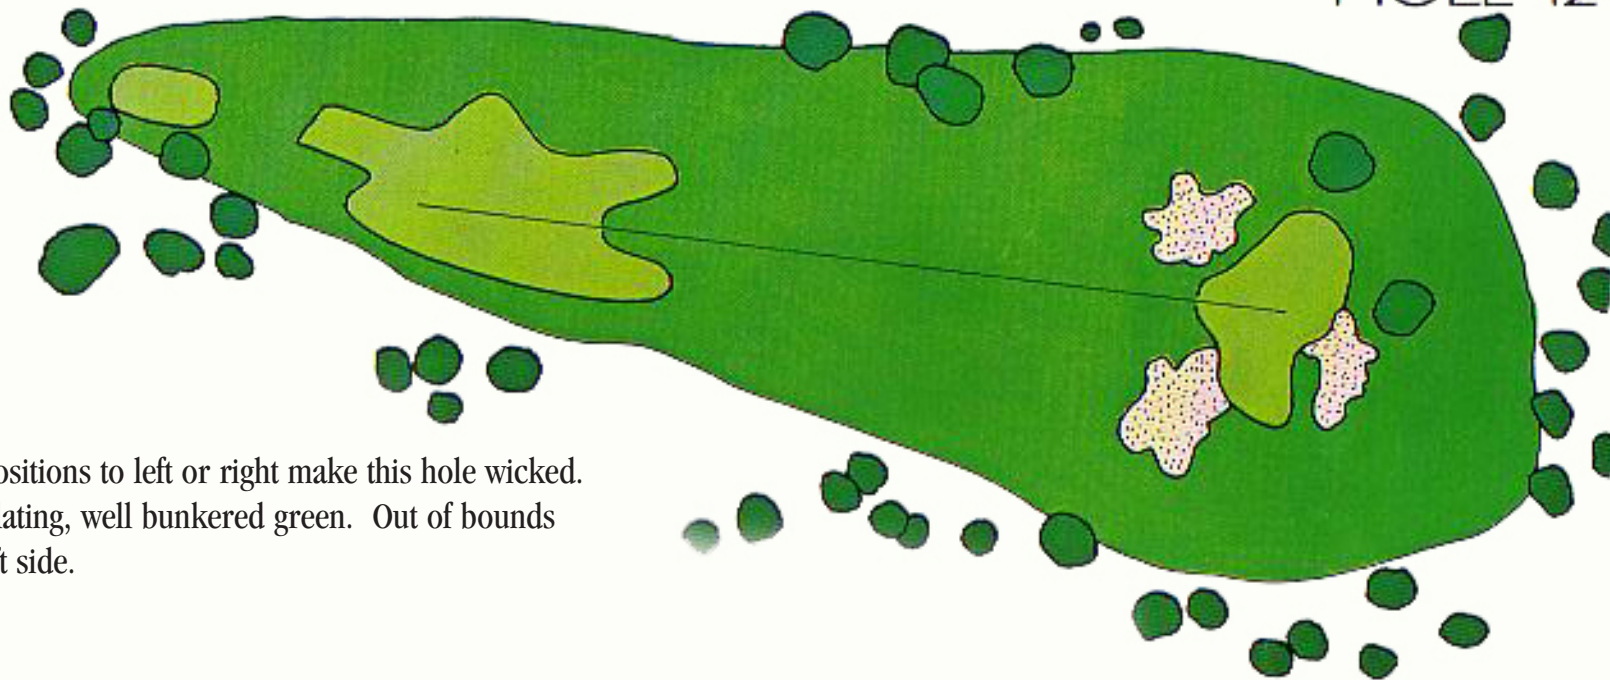

# HOLE 12

PAR 3	
<i>Yardage</i>	
Black	200
Blue	191
White	174
Gold	152
Red	147

Pin positions to left or right make this hole wicked. Undulating, well bunkered green. Out of bounds on left side.