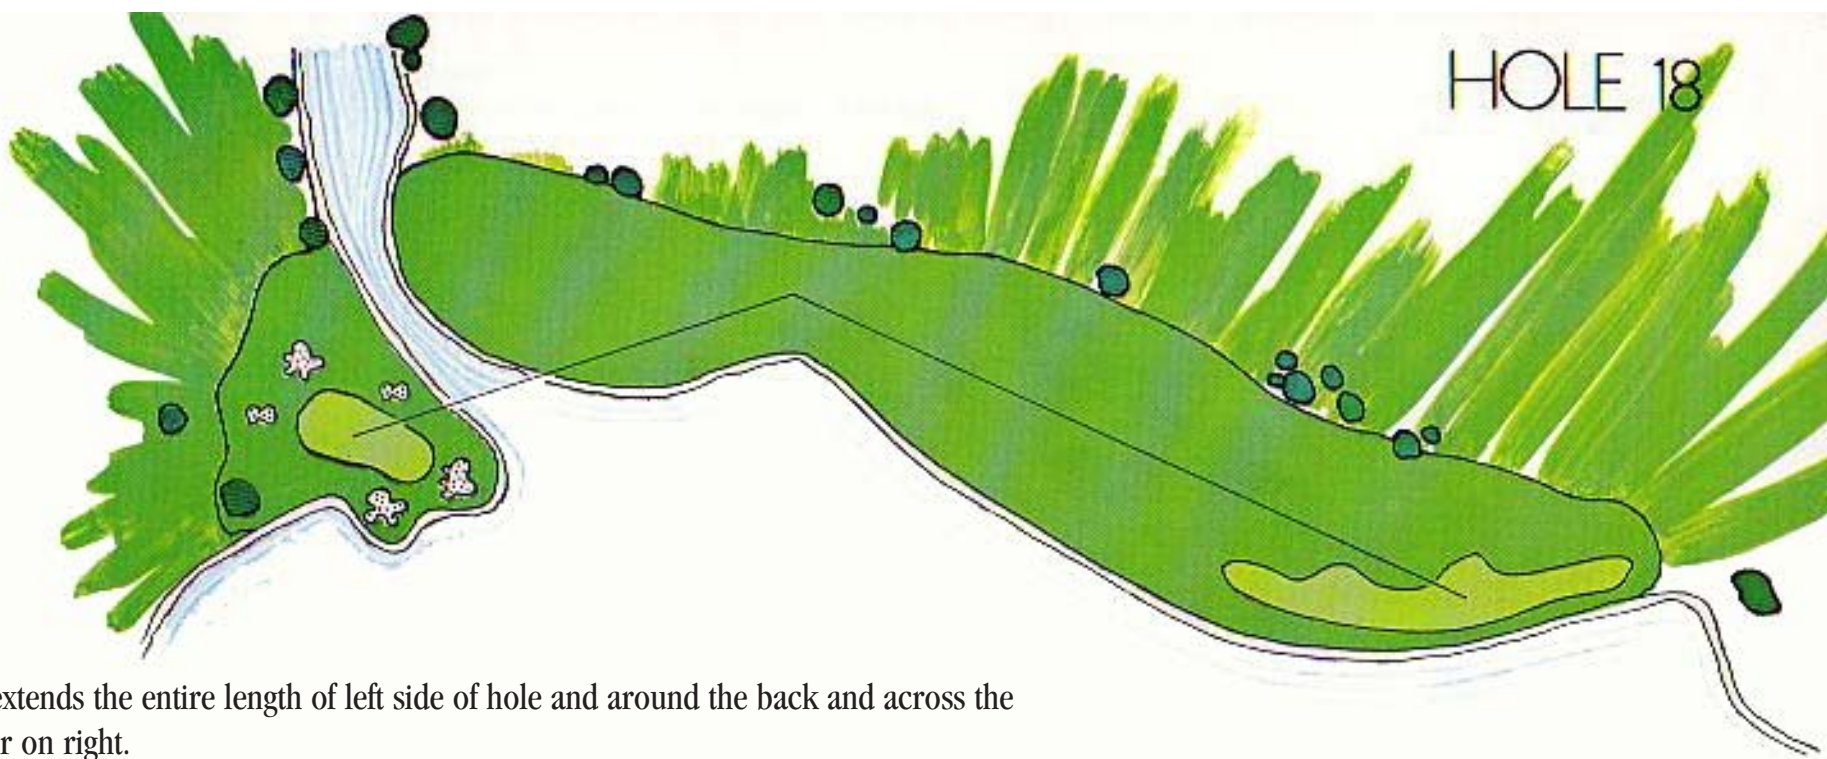

HOLE 18

PAR 4

Yardage

Black 400

Blue 371

White 355

Gold 337

Red 334

Water Again! It extends the entire length of left side of hole and around the back and across the front. Big bunker on right.