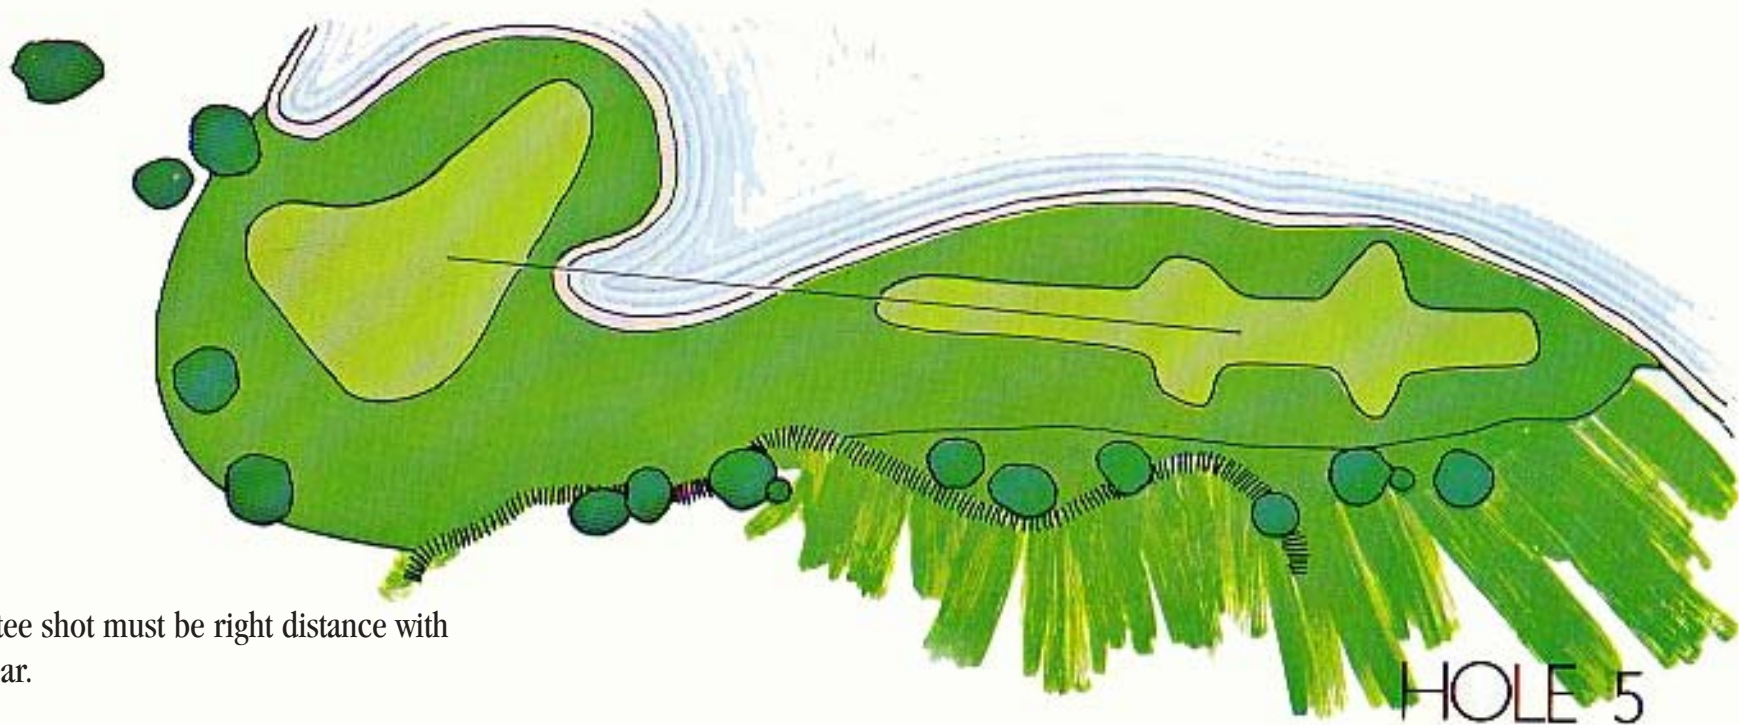

PAR 3

*Yardage*

Black 197

Blue 188

White 178

Gold 140

Red 135

With pin to right, tee shot must be right distance with water front and rear.

HOLE 5